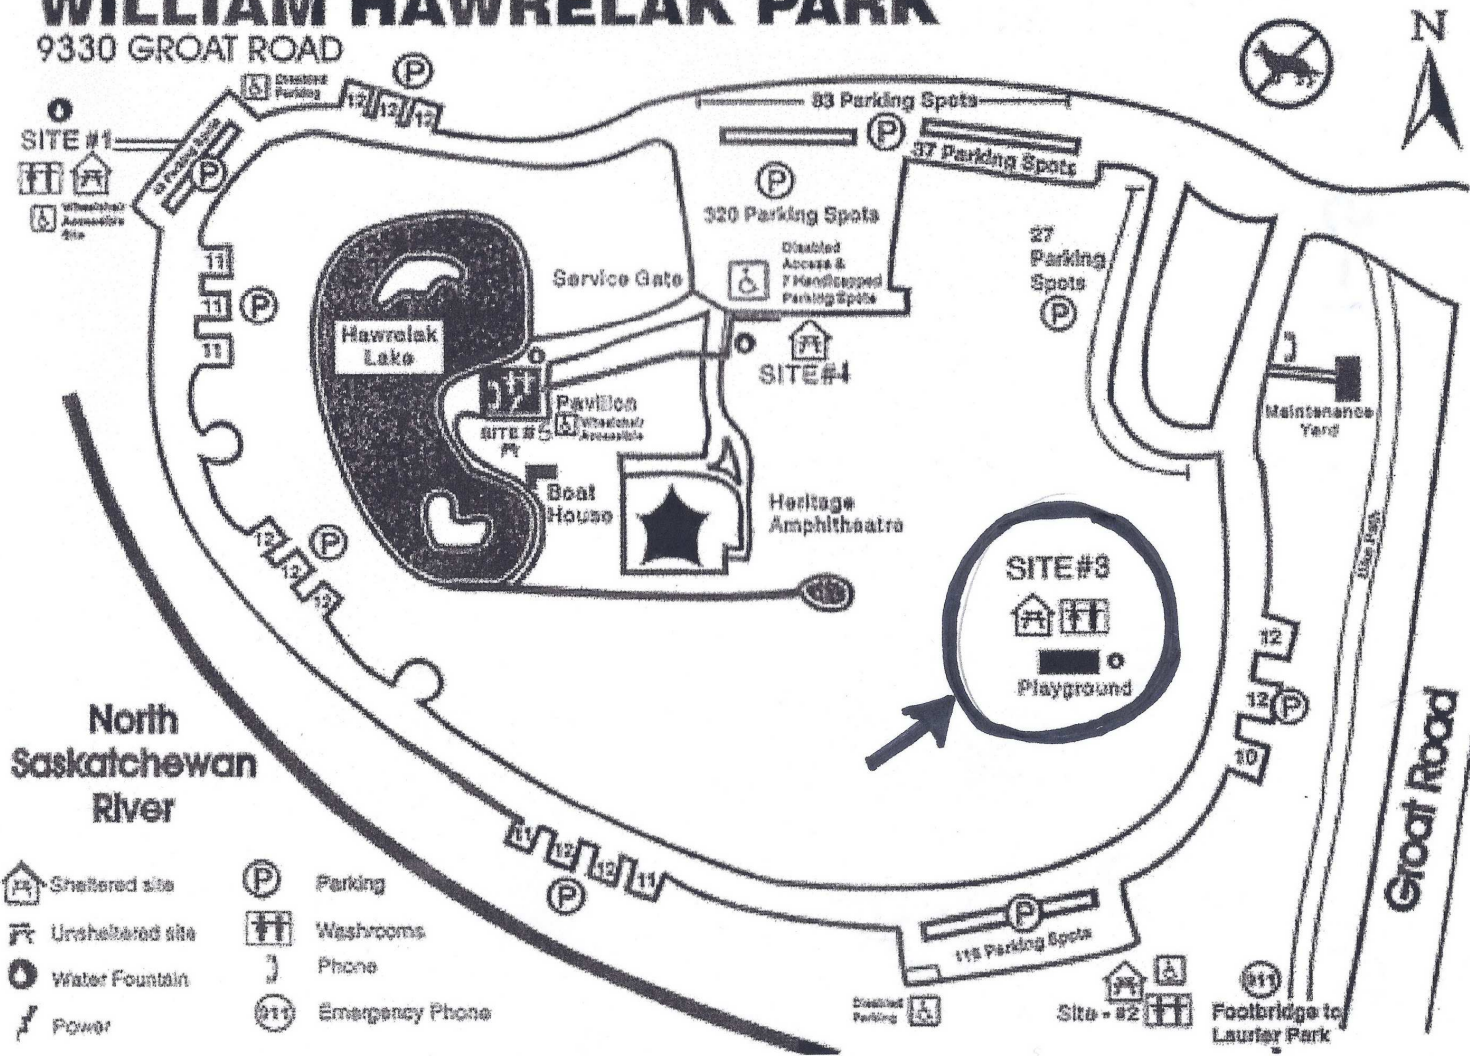

WILLIAM HAWRELAK PARK

9330 GROAT ROAD

- | | |
|--|---|
|  Sheltered site |  Parking |
|  Unsheltered site |  Washrooms |
|  Water Fountain |  Phone |
|  Power |  Emergency Phone |